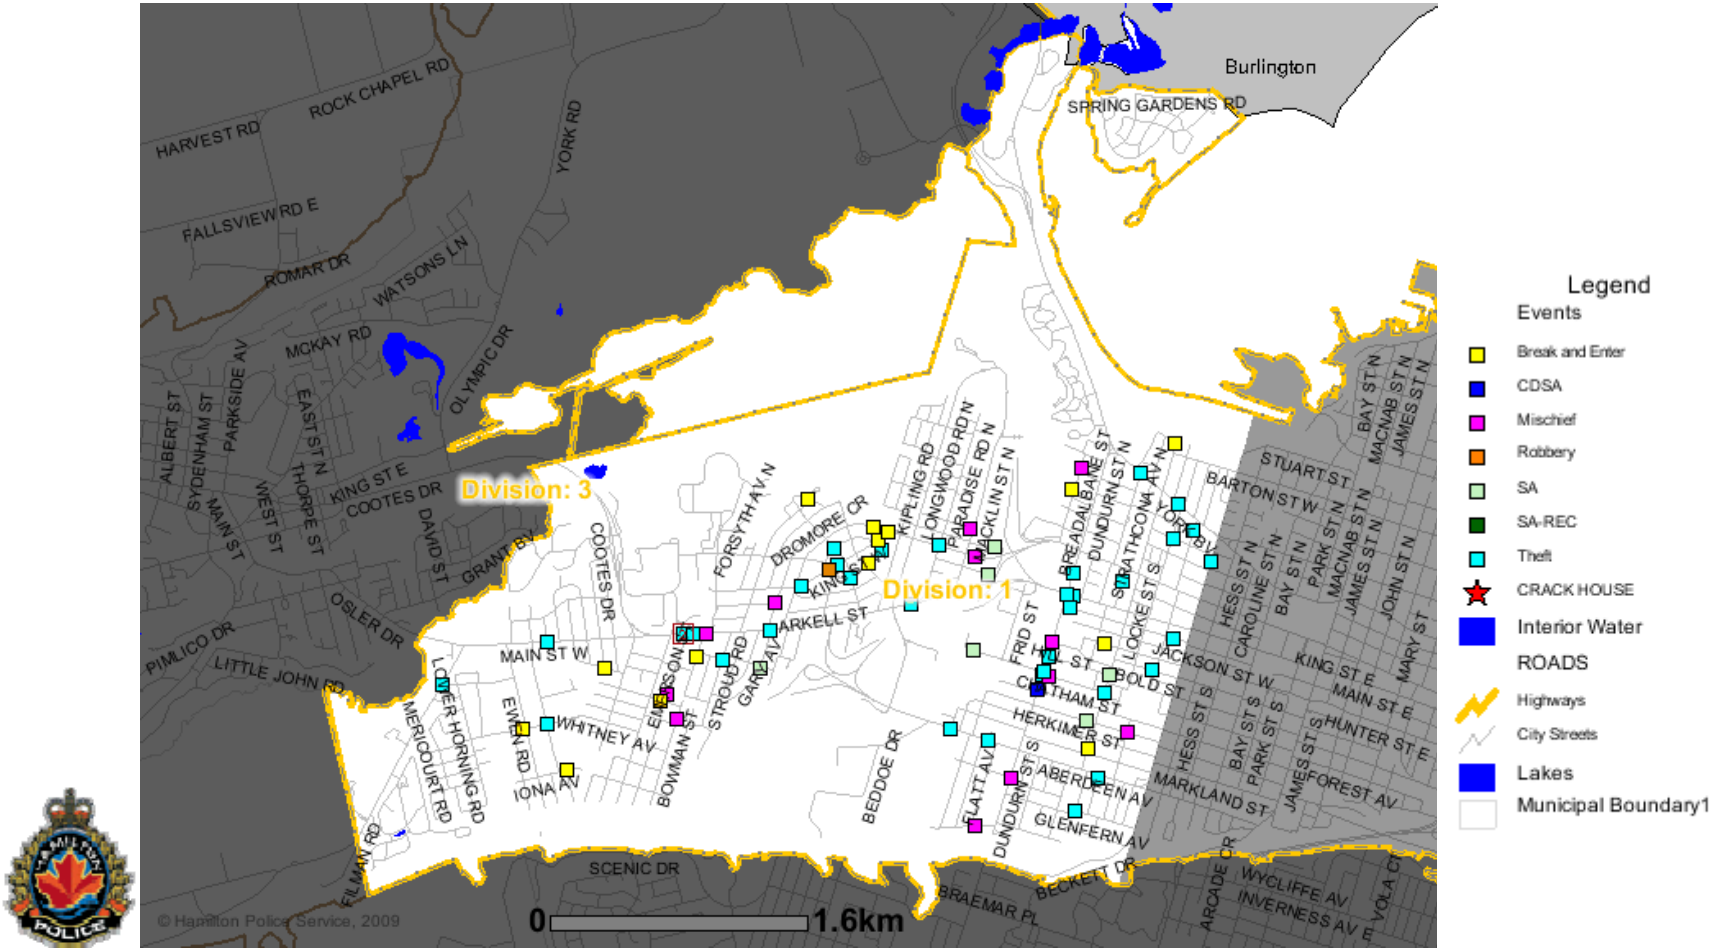

## WEST TOWN CRIME STATS October 2009

**Disclaimer:** Beat Tracker reflects calls-for-service data in Hamilton Police Service’s Computer Aided Dispatch System (CAD). The data has not been edited for the Niche Records Management System or the Uniform Crime Reporting (UCR) purposes. While extensive efforts have been made to offer the most current and correct information possible, the original data source is dynamic and the data is presented “as is”.

### **Thefts From Autos**

For the month of October, there were thefts in **2** **Westdale**, **6** in **Kirkendall** and **6** in **Strathcona**. A similar pattern of smashed rear windows has been linked. Items taken continue to be i-pods x 3, laptops x 6 and GPS's x3. A suspect was identified by a citizen who held the suspect until police arrival. Police continued the arrest and believe this person is responsible for similar entries in the Strathcona area.

### **Robberies**

For the month of October, there were **3** robberies in **Westdale**, **1** in **Kirkendall**, and **0** in **Strathcona**. One suspect who robbed a cashier at the Anytime Food Mart on Queen Street was arrested minutes later by police.

### **Stolen Auto**

During the month of October, there were **3** stolen autos in **Westdale**, **3** in **Kirkendall**, and **1** in **Strathcona**.